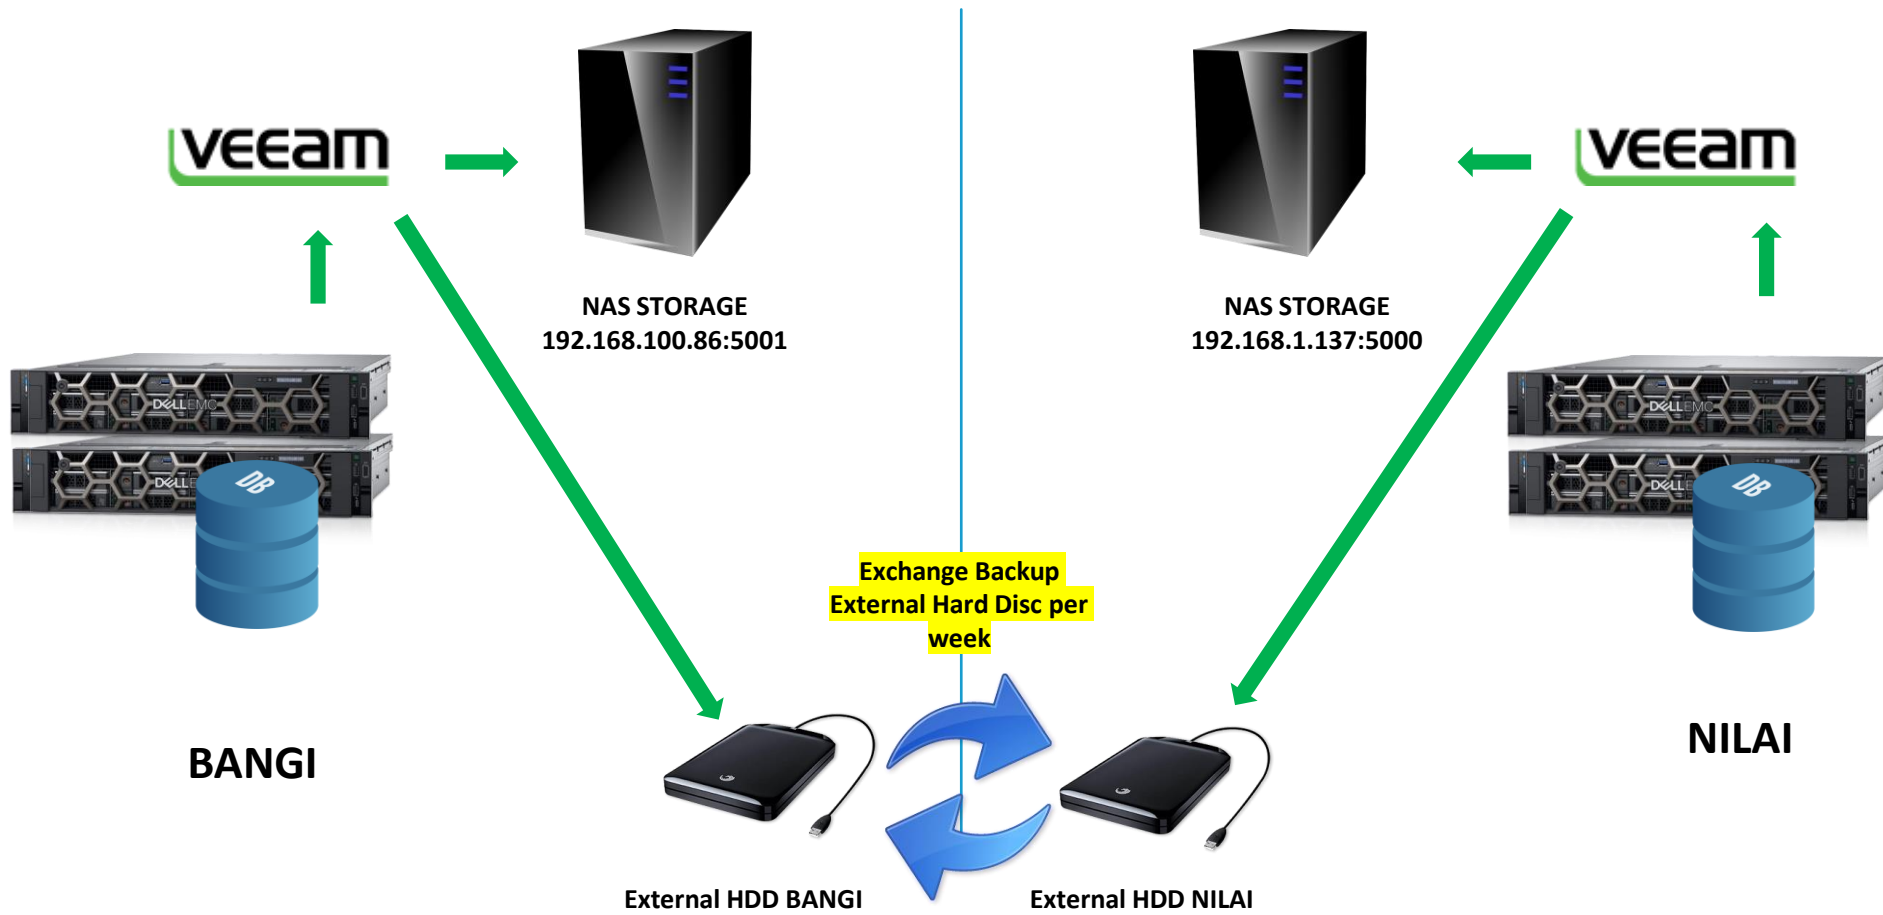

5.0 Infra Diagram

Backup Server Diagram

BEFORE UPGRADE

- Backup Server
192.168.100.80
-
- HyperV01 Server
192.168.100.81
-
- AD Server
192.168.100.82
-
- Antivirus Server
192.168.100.83
-
- Bossnet Server
192.168.100.84
-
- File Server
192.168.100.85

- Backup Server
192.168.1.209
-
- HyperV01 Server
192.168.1.210
-
- AD Server
192.168.1.214
-
- Antivirus Server
192.168.1.216
-
- Bossnet Server
192.168.1.213
-
- File Server
192.168.1.182

5.0 Infra Diagram